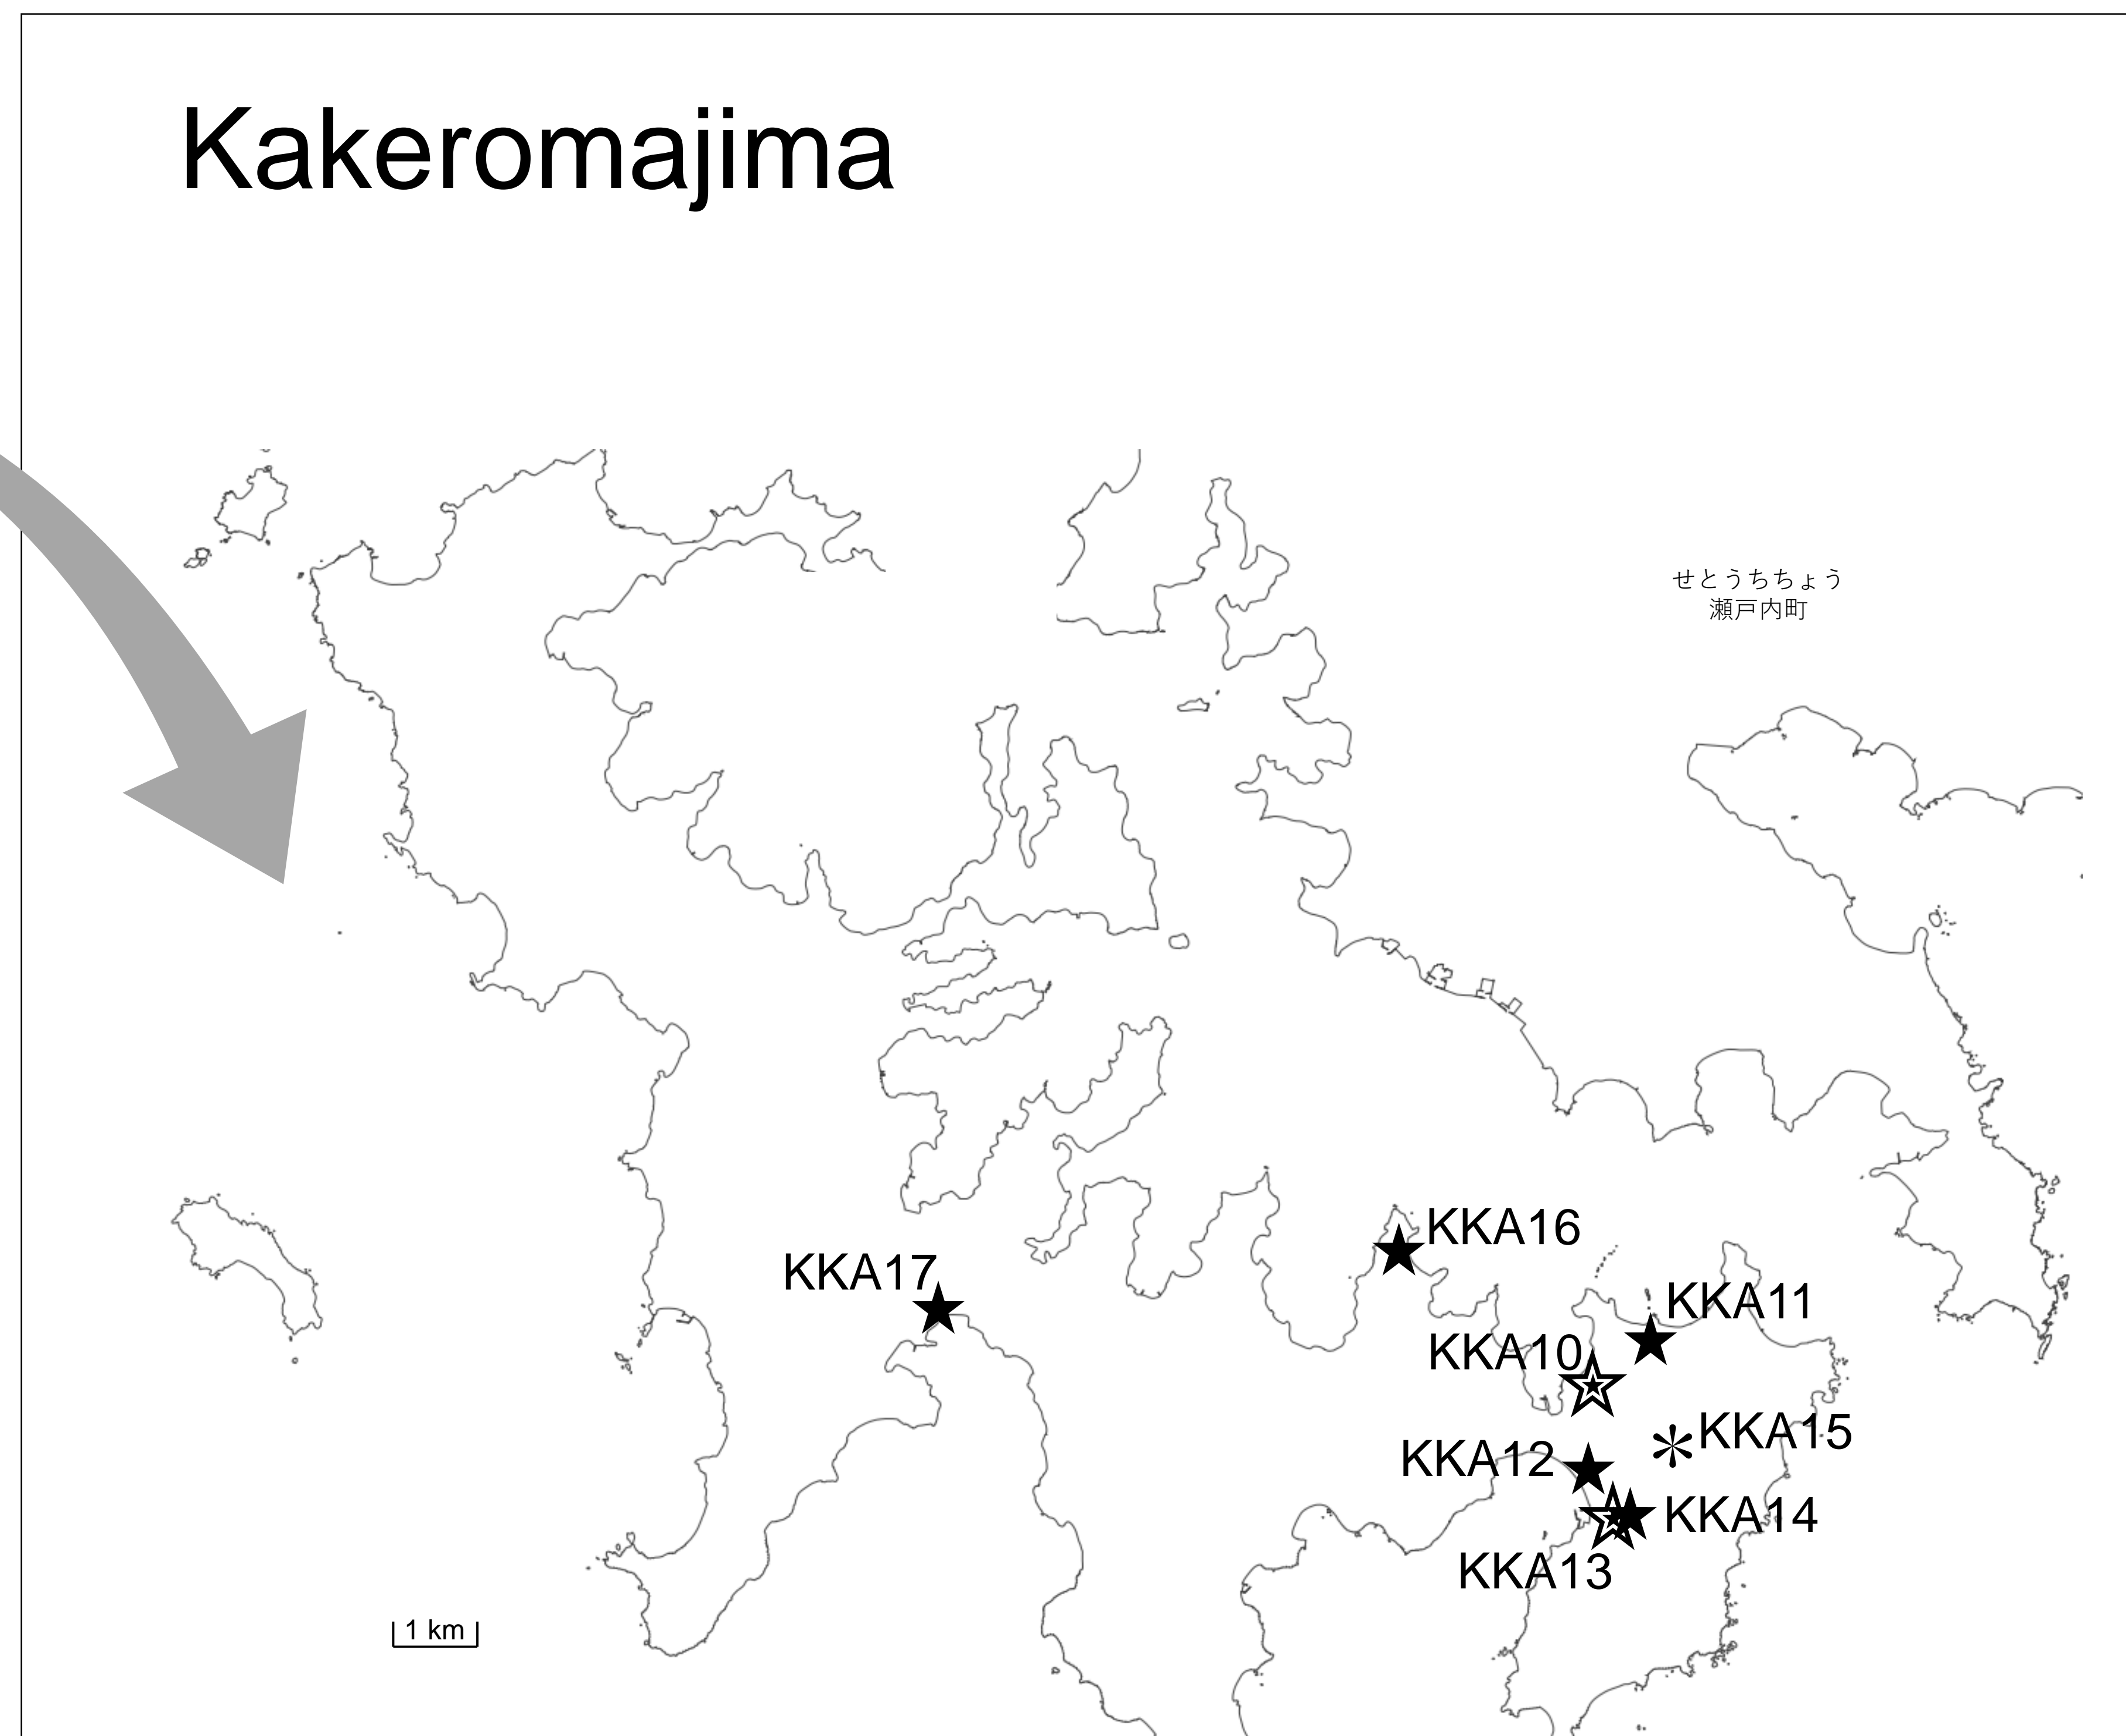

Amami Oshima

Kikaijima

Kakeromajima

地理院地図
GSI Maps

- ★ Collection sites of seeds from *Vigna marina*
- Collection sites of seeds from *Vigna luteola*
- ☆ Collection sites of seeds and nodules from *Vigna marina*
- ◎ Collection sites of seeds and nodules from *Vigna luteola*
- ▼ Collection sites of seeds from crop landraces
- * Collection sites of seeds from *Vigna reflexo-pilosa*

Fig. 1. The collection and search sites in Kikaijima, Kakeromajima and Amami Oshima islands, Kagoshima prefecture.